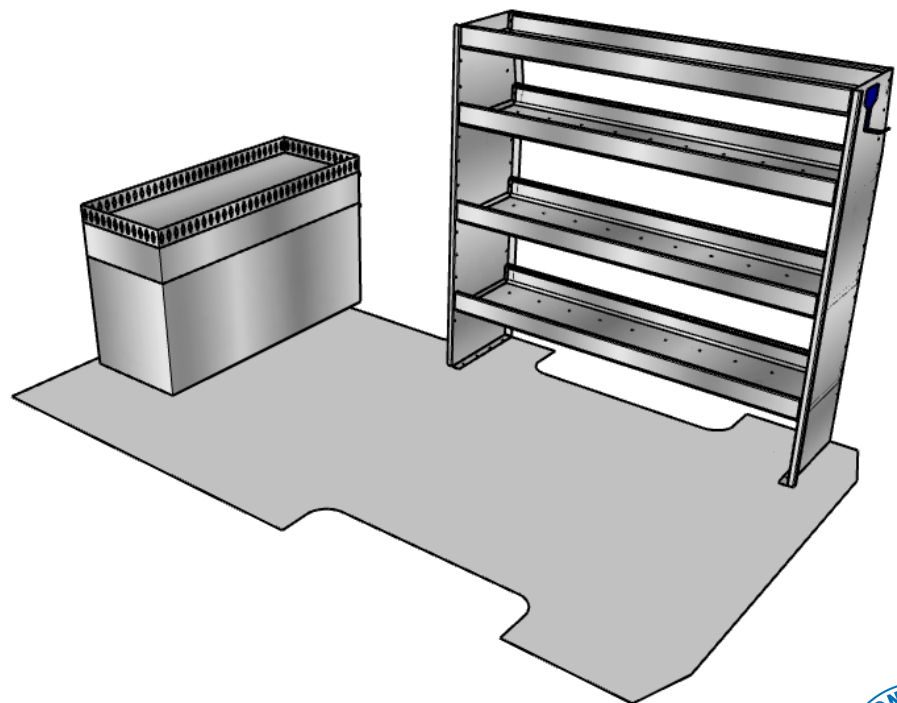

### PACKAGE INCLUDES

Item #	Description	Qty
1	Tool Drawer Top Crown, 48"long x 18"wide x 3"high	1
2	Small Aluminum Tool Drawer, 48"long x 18"wide x 6"high	1
3	Large Aluminum Tool Drawer, 48"long x 18"wide x 20"high	1
4	96" Aluminum Shelf, 16"deep x 58"tall	1
5	60" Aluminum Shelf, 16"deep x 58"tall	1
6	3" Fixed Hook	2

# SERVICE PACKAGE

Driver's Side View

Tool Drawer Top Crown  
Small Aluminum Tool Drawer  
Large Aluminum Tool Drawer  
96" Aluminum Shelf  
3" Fixed Hook

Passenger's Side View

Tool Drawer Top Crown  
Small Aluminum Tool Drawer  
Large Aluminum Tool Drawer  
60" Aluminum Shelf  
3" Fixed Hook