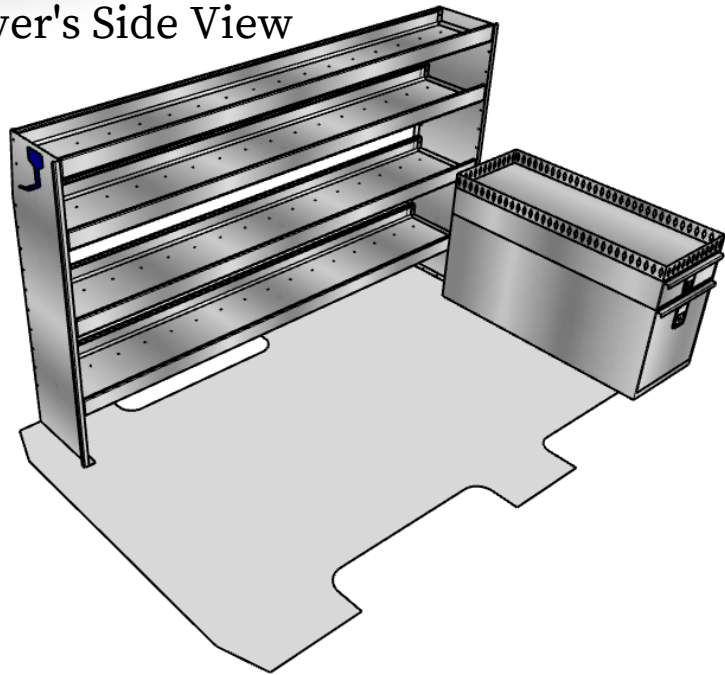

### PACKAGE INCLUDES

Item #	Description	Qty
1	Tool Drawer Top Crown, 48"long x 18"wide x 3"high	1
2	Small Aluminum Tool Drawer, 48"long x 18"wide x 6"high	1
3	Large Aluminum Tool Drawer, 48"long x 18"wide x 20"high	1
4	96" Aluminum Shelf, 16"deep x 58"tall	1
5	60" Aluminum Shelf, 16"deep x 58"tall	1
6	3" Fixed Hook	2

# SERVICE PACKAGE

Driver's Side View

Tool Drawer Top Crown  
Small Aluminum Tool Drawer  
Large Aluminum Tool Drawer  
96" Aluminum Shelf  
3" Fixed Hook

Passenger's Side View

Tool Drawer Top Crown  
Small Aluminum Tool Drawer  
Large Aluminum Tool Drawer  
60" Aluminum Shelf  
3" Fixed Hook