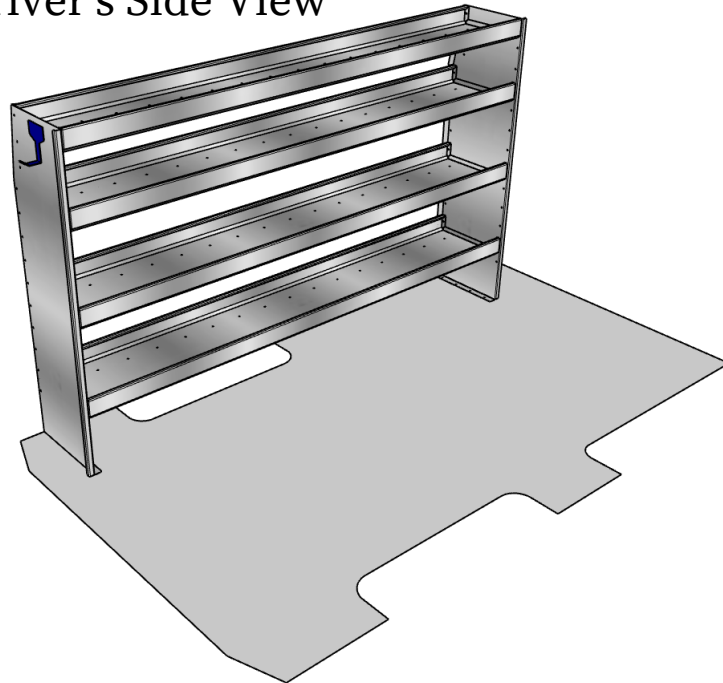

PACKAGE INCLUDES

Item #	Description	Qty
1	96" Aluminum Shelf, 16"deep x 58"tall, 4 levels	1
2	60" Aluminum Shelf, 16"deep x 58"tall, 4 levels	1
3	3" Fixed Hook	2

BASE PACKAGE

Driver's Side View

96" Aluminum Shelf
3" Fixed Hook

Passenger's Side View

60" Aluminum Shelf
3" Fixed Hook

BASE PACKAGE