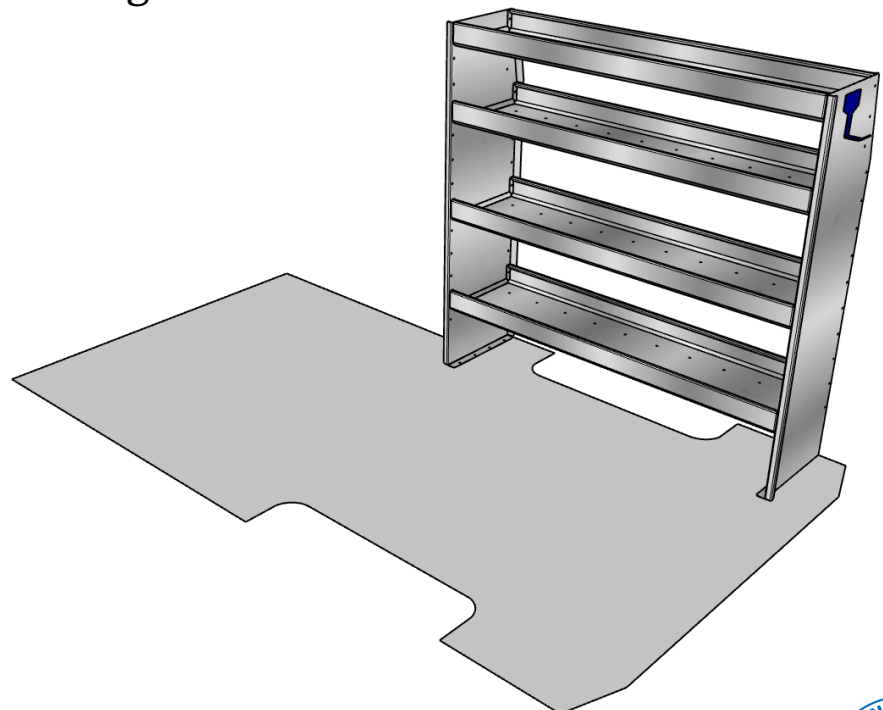

PACKAGE INCLUDES

Item #	Description	Qty
1	96" Aluminum Shelf, 16"deep x 58"tall, 4 levels	1
2	60" Aluminum Shelf, 16"deep x 58"tall, 4 levels	1
3	3" Fixed Hook	2

BASE PACKAGE

Driver's Side View

96" Aluminum Shelf
3" Fixed Hook

Passenger's Side View

60" Aluminum Shelf
3" Fixed Hook

BASE PACKAGE