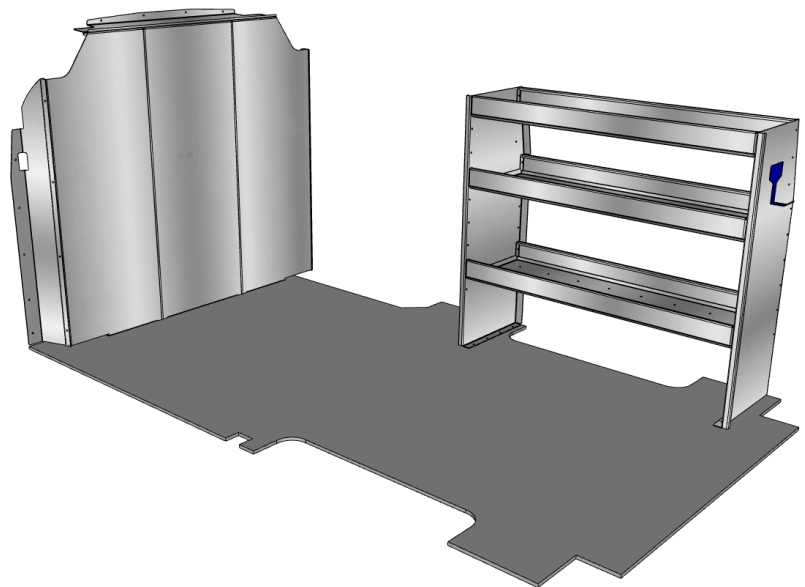

### PACKAGE INCLUDES

Item #	Description	Qty
1	Solid Aluminum Low Roof Partition	1
2	84" Aluminum Shelf, 16"deep x 44"tall	1
3	48" Aluminum Shelf, 16"deep x 44"tall	1
4	3" Fixed Hook	2

# BASE PACKAGE

### Driver's Side View

Solid Aluminum Partition  
84" Aluminum Shelf  
3" Fixed Hook

### Passenger's Side View

Solid Aluminum Partition  
48" Aluminum Shelf  
3" Fixed Hook