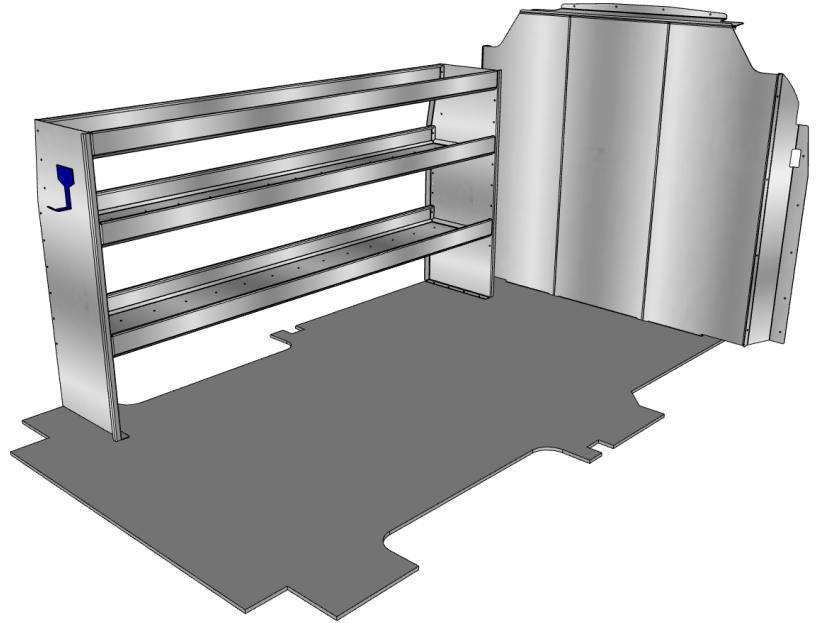

### PACKAGE INCLUDES

Item #	Description	Qty
1	Solid Aluminum Low Roof Partition	1
2	84" Aluminum Shelf, 16"deep x 44"tall	1
3	48" Aluminum Shelf, 16"deep x 44"tall	1
4	3" Fixed Hook	2

# BASE PACKAGE

### Driver's Side View

Solid Aluminum Partition  
84" Aluminum Shelf  
3" Fixed Hook

### Passenger's Side View

Solid Aluminum Partition  
48" Aluminum Shelf  
3" Fixed Hook