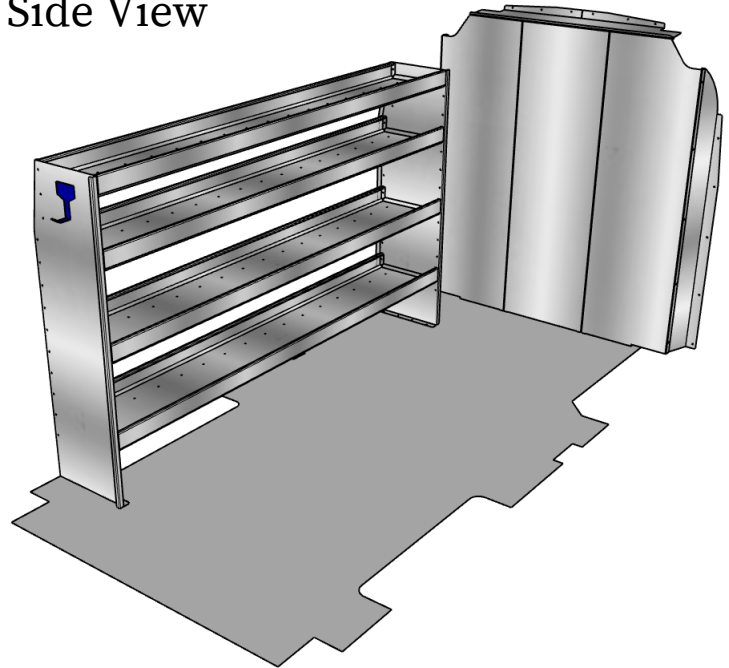

PACKAGE INCLUDES

| Item # | Description | Qty |
|--------|---------------------------------------|-----|
| 1 | Solid Aluminum Medium Roof Partition | 1 |
| 2 | 96" Aluminum Shelf, 16"deep x 58"tall | 1 |
| 3 | 60" Aluminum Shelf, 16"deep x 58"tall | 1 |
| 4 | 3" Fixed Hook | 2 |

BASE PACKAGE

Driver's Side View

Solid Aluminum Partition
96" Aluminum Shelf
3" Fixed Hook

Passenger's Side View

Solid Aluminum Partition
60" Aluminum Shelf
3" Fixed Hook

BASE PACKAGE