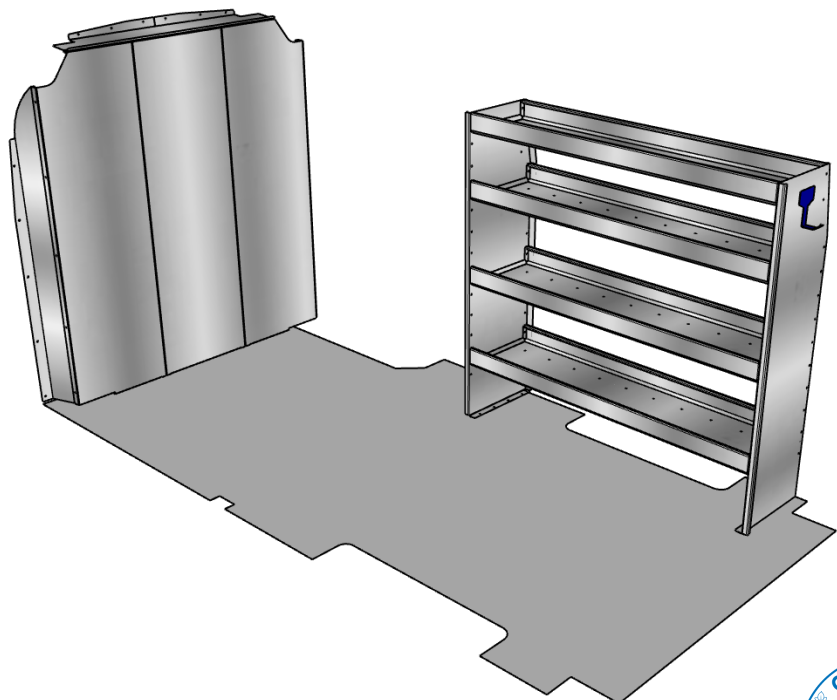

PACKAGE INCLUDES

| Item # | Description | Qty |
|--------|---------------------------------------|-----|
| 1 | Solid Aluminum Medium Roof Partition | 1 |
| 2 | 96" Aluminum Shelf, 16"deep x 58"tall | 1 |
| 3 | 60" Aluminum Shelf, 16"deep x 58"tall | 1 |
| 4 | 3" Fixed Hook | 2 |

BASE PACKAGE

Driver's Side View

Solid Aluminum Partition
96" Aluminum Shelf
3" Fixed Hook

Passenger's Side View

Solid Aluminum Partition
60" Aluminum Shelf
3" Fixed Hook

BASE PACKAGE