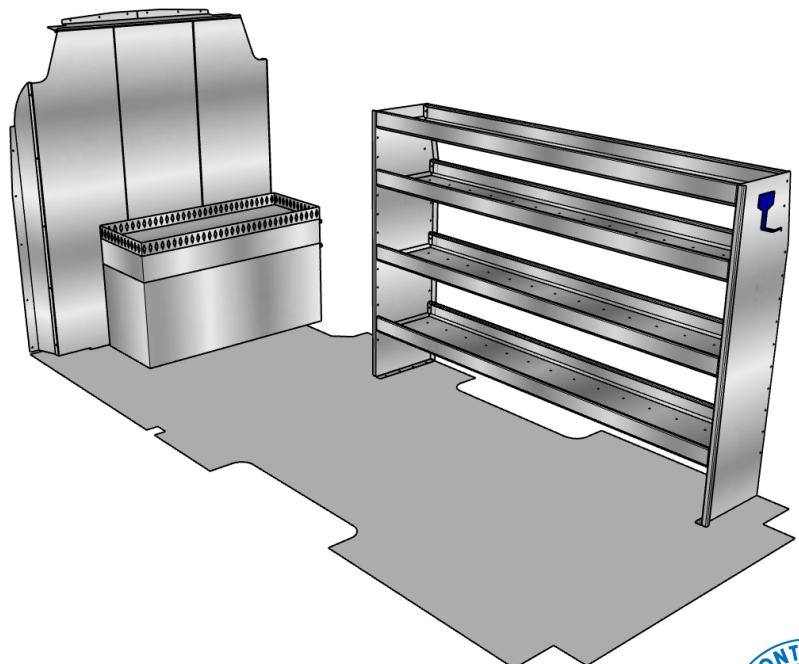

### PACKAGE INCLUDES

Item #	Description	Qty
1	Solid Aluminum High Roof Partition	1
2	Tool Drawer Top Crown, 48"long x 18"wide x 3"high	1
3	Small Aluminum Tool Drawer, 48"long x 18"wide x 6"high	1
4	Large Aluminum Tool Drawer, 48"long x 18"wide x 20"high	1
5	60" Aluminum Shelf, 16"deep x 58"tall	1
6	72" Aluminum Shelf, 16"deep x 58"tall	1
7	84" Aluminum Shelf, 16"deep x 58"tall	2
8	3" Fixed Hook	2

# SERVICE PACKAGE

### Driver's Side View

- Solid Aluminum Partition
- Tool Drawer Top Crown
- Small Aluminum Tool Drawer
- Large Aluminum Tool Drawer
- 60" Aluminum Shelf
- 72" Aluminum Shelf
- 3" Fixed Hook

### Passenger's Side View

- Solid Aluminum Partition
- Tool Drawer Top Crown
- Small Aluminum Tool Drawer
- Large Aluminum Tool Drawer
- 84" Aluminum Shelf
- 3" Fixed Hook