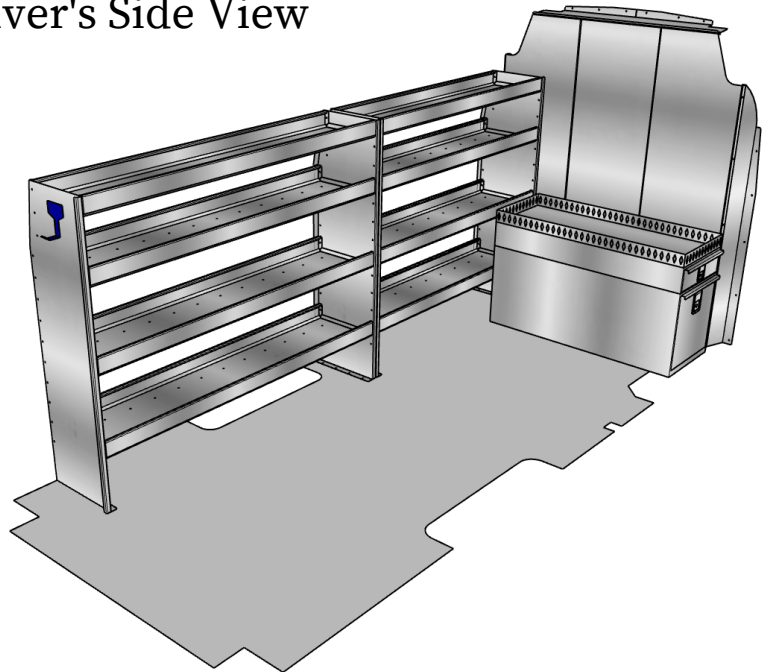

### PACKAGE INCLUDES

Item #	Description	Qty
1	Solid Aluminum High Roof Partition	1
2	Tool Drawer Top Crown, 48"long x 18"wide x 3"high	1
3	Small Aluminum Tool Drawer, 48"long x 18"wide x 6"high	1
4	Large Aluminum Tool Drawer, 48"long x 18"wide x 20"high	1
5	60" Aluminum Shelf, 16"deep x 58"tall	1
6	72" Aluminum Shelf, 16"deep x 58"tall	1
7	84" Aluminum Shelf, 16"deep x 58"tall	2
8	3" Fixed Hook	2

### Driver's Side View

- Solid Aluminum Partition
- Tool Drawer Top Crown
- Small Aluminum Tool Drawer
- Large Aluminum Tool Drawer
- 60" Aluminum Shelf
- 72" Aluminum Shelf
- 3" Fixed Hook

### Passenger's Side View

- Solid Aluminum Partition
- Tool Drawer Top Crown
- Small Aluminum Tool Drawer
- Large Aluminum Tool Drawer
- 84" Aluminum Shelf
- 3" Fixed Hook