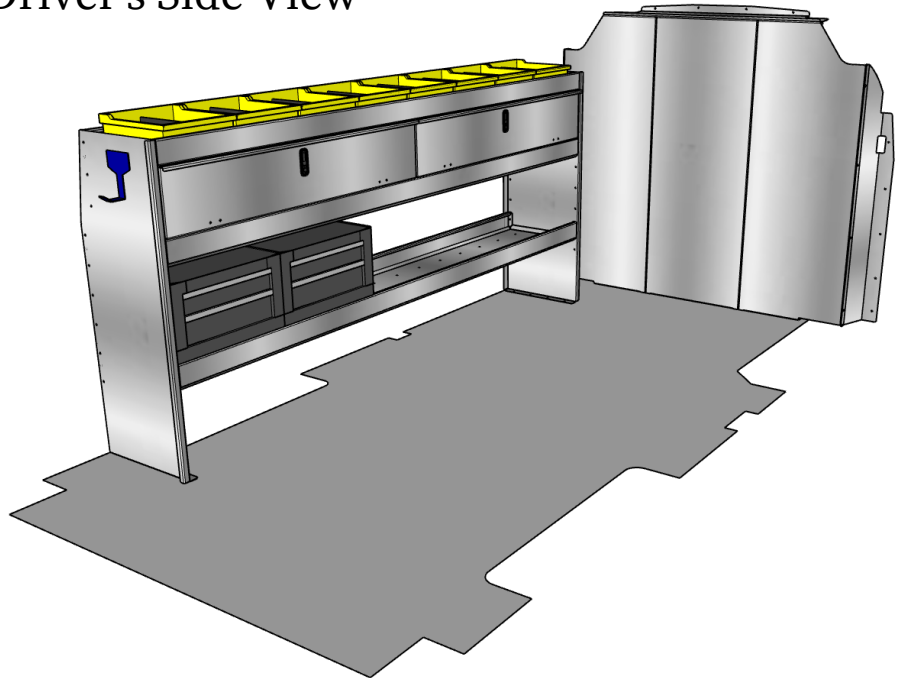

PACKAGE INCLUDES

Item #	Description	Qty
1	Solid Aluminum Low Roof Partition	1
2	96" Aluminum Shelf, 16" deep x 44" tall	1
3	60" Aluminum Shelf, 16" deep x 44" tall	1
4	48" Aluminum Locking Door, 10" tall x 48" long	2
5	Compact 2 Drawer Unit, 12.5" deep x 18.5" wide x 10.5" high	2
6	3" Fixed Hook	2
7	12" Deep Plastic Bins, with center divider	8
8	14" Aluminum Shelf Divider	5
9	16" Aluminum Shelf Divider	10

ELECTRICAL PACKAGE

Driver's Side View

- Solid Aluminum Partition
- 96" Aluminum Shelf
- 48" Aluminum Locking Door
- Compact 2 Drawer Unit
- 12" Deep Plastic Bin
- 3" Fixed Hook

Passenger's Side View

- Solid Aluminum Partition
- 60" Aluminum Shelf
- 14" Aluminum Shelf Divider
- 16" Aluminum Shelf Divider
- 3" Fixed Hook