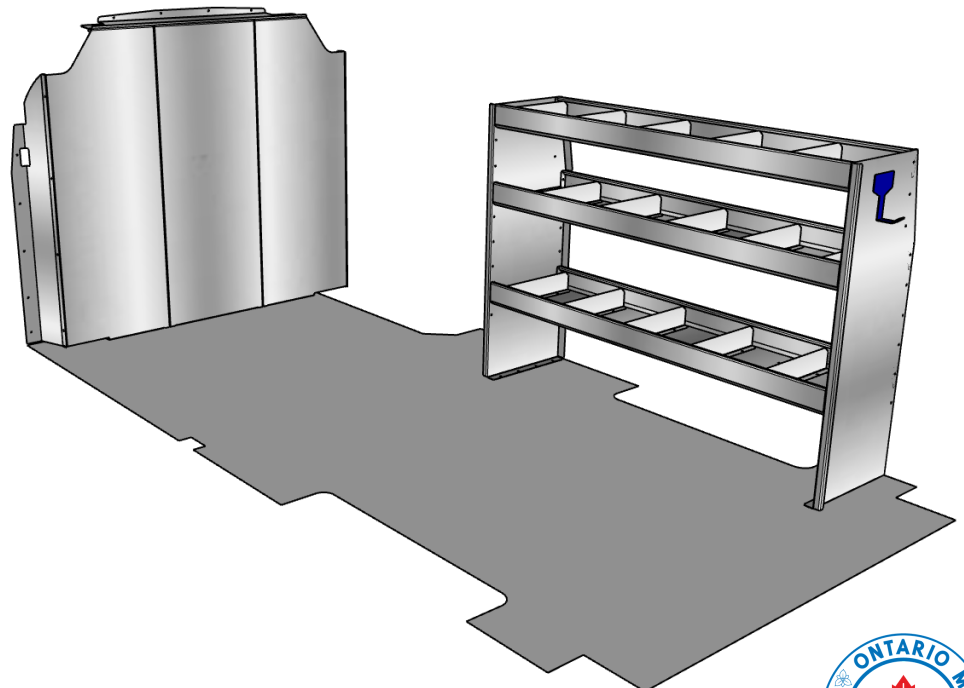

PACKAGE INCLUDES

Item #	Description	Qty
1	Solid Aluminum Low Roof Partition	1
2	96" Aluminum Shelf, 16" deep x 44" tall	1
3	60" Aluminum Shelf, 16" deep x 44" tall	1
4	48" Aluminum Locking Door, 10" tall x 48" long	2
5	Compact 2 Drawer Unit, 12.5" deep x 18.5" wide x 10.5" high	2
6	3" Fixed Hook	2
7	12" Deep Plastic Bins, with center divider	8
8	14" Aluminum Shelf Divider	5
9	16" Aluminum Shelf Divider	10

ELECTRICAL PACKAGE

Driver's Side View

- Solid Aluminum Partition
- 96" Aluminum Shelf
- 48" Aluminum Locking Door
- Compact 2 Drawer Unit
- 12" Deep Plastic Bin
- 3" Fixed Hook

Passenger's Side View

- Solid Aluminum Partition
- 60" Aluminum Shelf
- 14" Aluminum Shelf Divider
- 16" Aluminum Shelf Divider
- 3" Fixed Hook