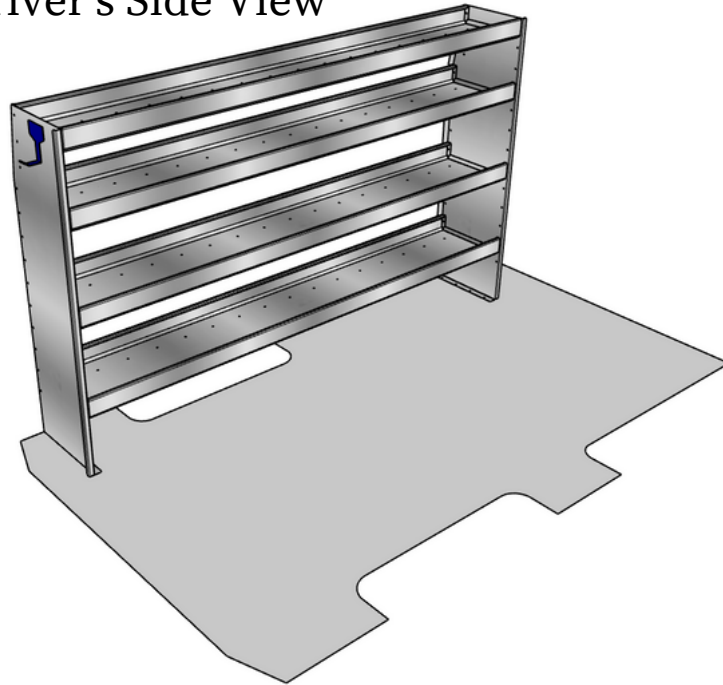

PACKAGE INCLUDES

Item #	Description	Qty
1	96" Aluminum Shelf, 16"deep x 58"tall, 4 levels	1
2	60" Aluminum Shelf, 16"deep x 58"tall, 4 levels	1
3	3" Fixed Hook	2

BASE PACKAGE

Driver's Side View

96" Aluminum Shelf
3" Fixed Hook

Passenger's Side View

60" Aluminum Shelf
3" Fixed Hook

BASE PACKAGE