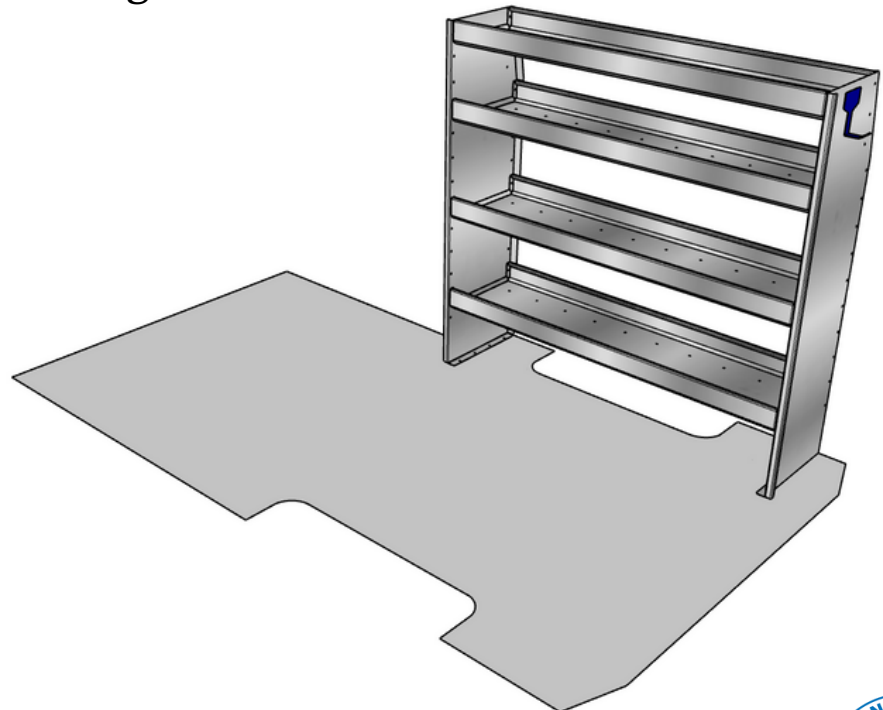

PACKAGE INCLUDES

Item #	Description	Qty
1	96" Aluminum Shelf, 16"deep x 58"tall, 4 levels	1
2	60" Aluminum Shelf, 16"deep x 58"tall, 4 levels	1
3	3" Fixed Hook	2

BASE PACKAGE

Driver's Side View

96" Aluminum Shelf
3" Fixed Hook

Passenger's Side View

60" Aluminum Shelf
3" Fixed Hook

BASE PACKAGE