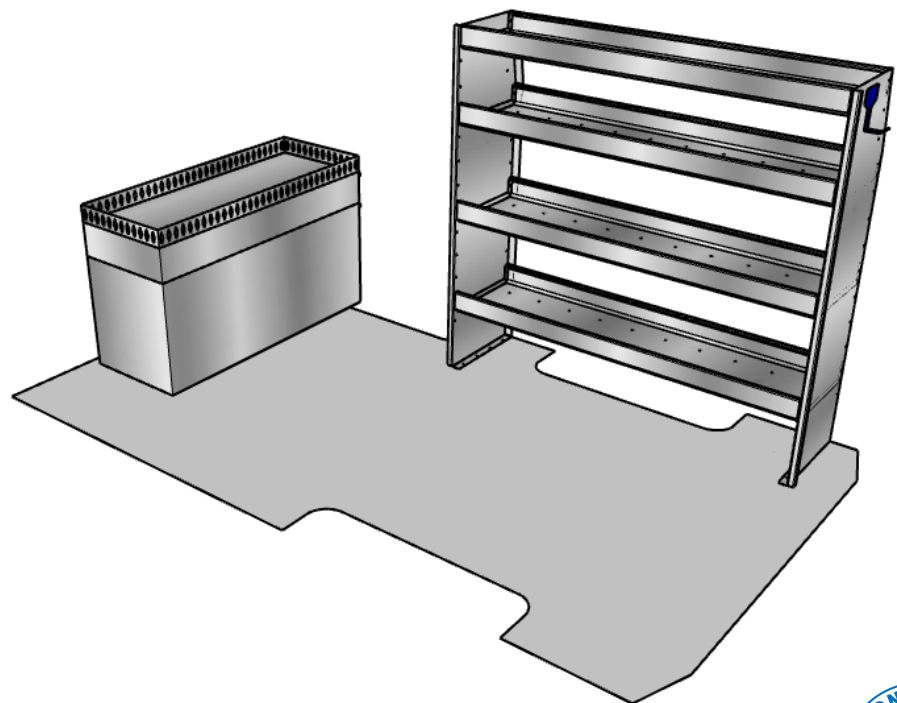

### PACKAGE INCLUDES

Item #	Description	Qty
1	Tool Drawer Top Crown, 48"long x 18"wide x 3"high	1
2	Small Aluminum Tool Drawer, 48"long x 18"wide x 6"high	1
3	Large Aluminum Tool Drawer, 48"long x 18"wide x 20"high	1
4	96" Aluminum Shelf, 16"deep x 58"tall	1
5	60" Aluminum Shelf, 16"deep x 58"tall	1
6	3" Fixed Hook	2

# SERVICE PACKAGE

### Driver's Side View

Tool Drawer Top Crown  
Small Aluminum Tool Drawer  
Large Aluminum Tool Drawer  
96" Aluminum Shelf  
3" Fixed Hook

### Passenger's Side View

Tool Drawer Top Crown  
Small Aluminum Tool Drawer  
Large Aluminum Tool Drawer  
60" Aluminum Shelf  
3" Fixed Hook