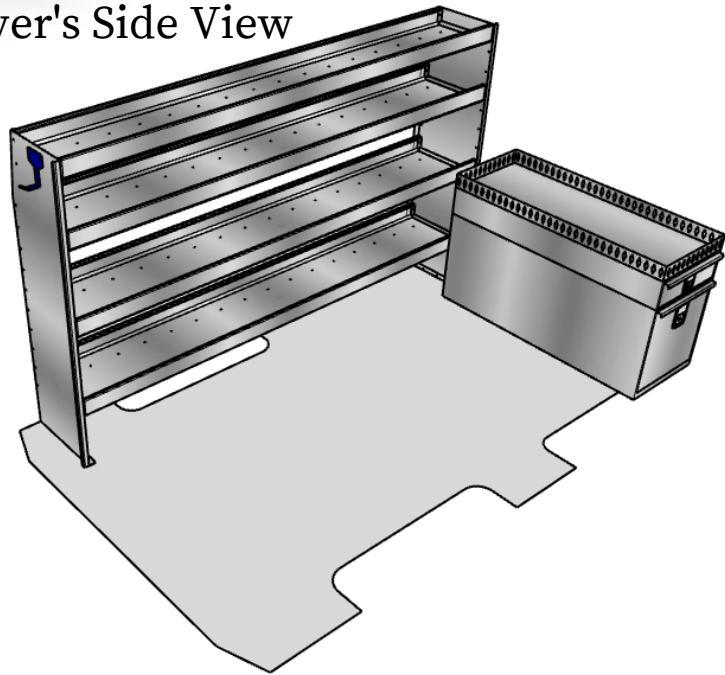

### PACKAGE INCLUDES

Item #	Description	Qty
1	Tool Drawer Top Crown, 48"long x 18"wide x 3"high	1
2	Small Aluminum Tool Drawer, 48"long x 18"wide x 6"high	1
3	Large Aluminum Tool Drawer, 48"long x 18"wide x 20"high	1
4	96" Aluminum Shelf, 16"deep x 58"tall	1
5	60" Aluminum Shelf, 16"deep x 58"tall	1
6	3" Fixed Hook	2

### Driver's Side View

Tool Drawer Top Crown  
Small Aluminum Tool Drawer  
Large Aluminum Tool Drawer  
96" Aluminum Shelf  
3" Fixed Hook

### Passenger's Side View

Tool Drawer Top Crown  
Small Aluminum Tool Drawer  
Large Aluminum Tool Drawer  
60" Aluminum Shelf  
3" Fixed Hook