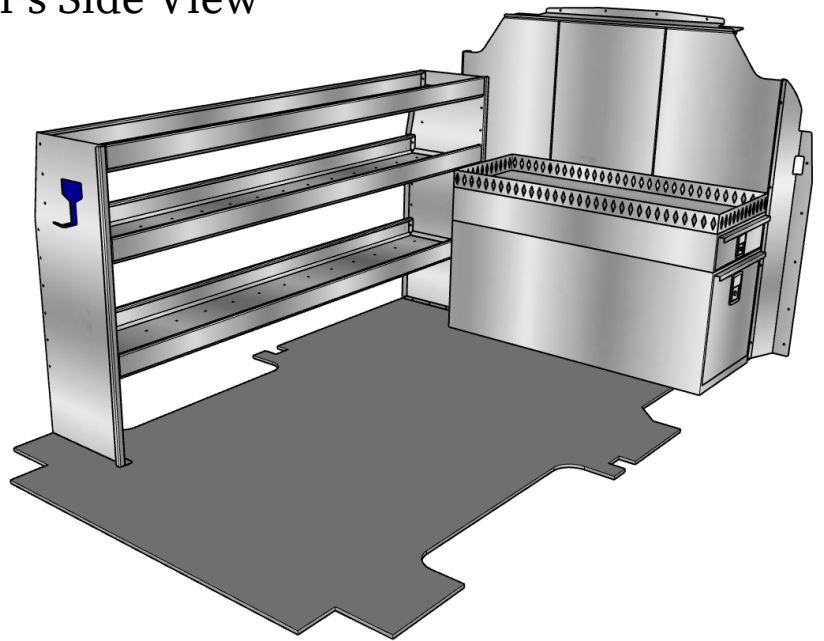

### PACKAGE INCLUDES

Item #	Description	Qty
1	Solid Aluminum Low Roof Partition	1
2	Tool Drawer Top Crown, 48"long x 18"wide x 3"high	1
3	Small Aluminum Tool Drawer, 48"long x 18"wide x 6"high	1
4	Large Aluminum Tool Drawer, 48"long x 18"wide x 20"high	1
5	84" Aluminum Shelf, 16"deep x 44"tall	1
6	48" Aluminum Shelf, 16"deep x 44"tall	1
7	3" Fixed Hook	2

### Driver's Side View

Solid Aluminum Partition  
Tool Drawer Top Crown  
Small Aluminum Tool Drawer  
Large Aluminum Tool Drawer  
84" Aluminum Shelf  
3" Fixed Hook

### Passenger's Side View

Solid Aluminum Partition  
Tool Drawer Top Crown  
Small Aluminum Tool Drawer  
Large Aluminum Tool Drawer  
48" Aluminum Shelf  
3" Fixed Hook