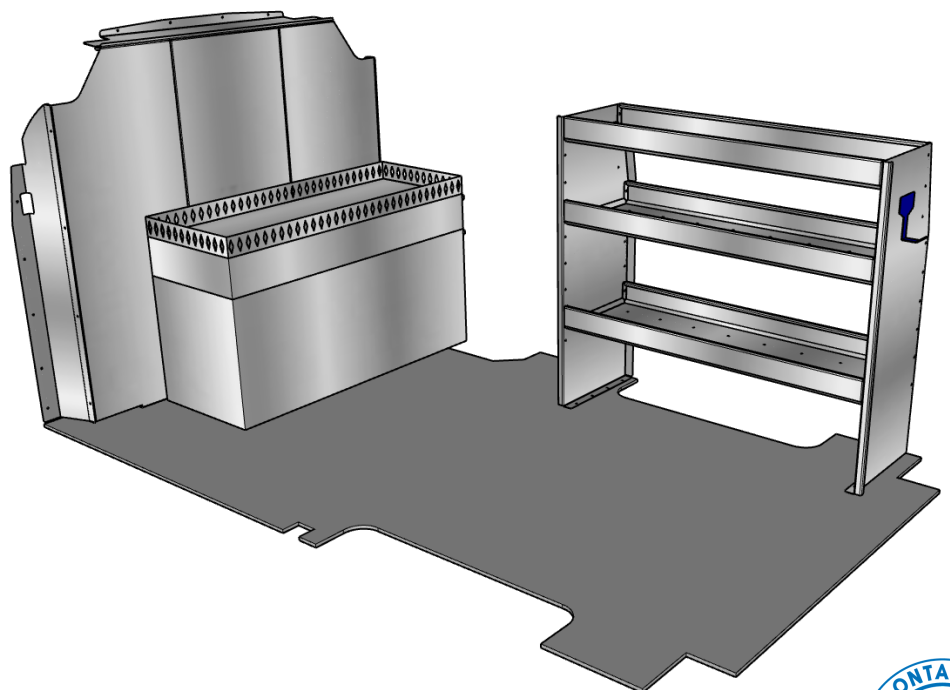

### PACKAGE INCLUDES

Item #	Description	Qty
1	Solid Aluminum Low Roof Partition	1
2	Tool Drawer Top Crown, 48"long x 18"wide x 3"high	1
3	Small Aluminum Tool Drawer, 48"long x 18"wide x 6"high	1
4	Large Aluminum Tool Drawer, 48"long x 18"wide x 20"high	1
5	84" Aluminum Shelf, 16"deep x 44"tall	1
6	48" Aluminum Shelf, 16"deep x 44"tall	1
7	3" Fixed Hook	2

### Driver's Side View

Solid Aluminum Partition  
Tool Drawer Top Crown  
Small Aluminum Tool Drawer  
Large Aluminum Tool Drawer  
84" Aluminum Shelf  
3" Fixed Hook

### Passenger's Side View

Solid Aluminum Partition  
Tool Drawer Top Crown  
Small Aluminum Tool Drawer  
Large Aluminum Tool Drawer  
48" Aluminum Shelf  
3" Fixed Hook